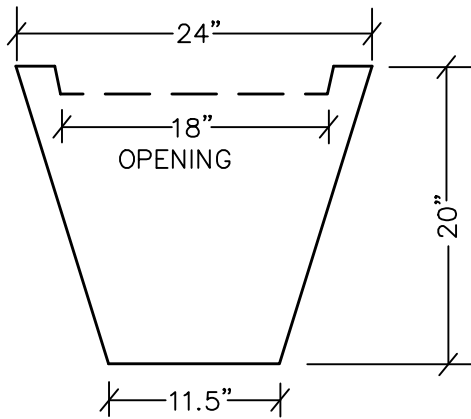

CAIRO PLANTER
MODEL NUMBER 1K-2420

TOP VIEW

SIDE VIEW